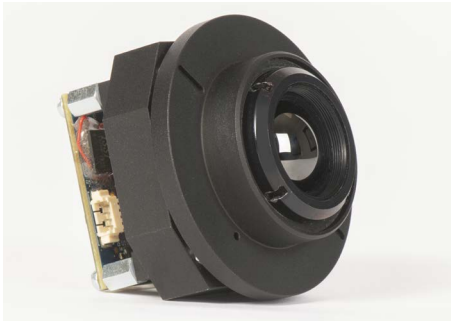

# CAMSIGHT<sup>+</sup> LP

## Low power thermal camera

- Ultra-compact & very low-power consuming (< 1 W)
- Very fast time to image (1.2 seconds)
- Best shutterless sensor technology
- Based on French components

CamSight® LP OEM

## Low-Power Thermal Camera

CamSight® LP is the latest Original Equipment Manufacturer (OEM) digital core camera produced by Bertin. This camera can be integrated within complex optronic systems. CamSight® LP also exists in a Plug & Play version, dedicated to end-users.

Ultra-compact, CamSight® LP is very low-consuming (less than 1 Watt) to be implemented even in constrained environments.

The camera is equipped with the latest LYNRED infrared sensor. It comes with an uncooled system and a shutterless technology that allows for real time freeze-free image delivery. On demand, Bertin can provide a CamSight® LP version equipped with a high-definition (1024x768 pixels) sensor.